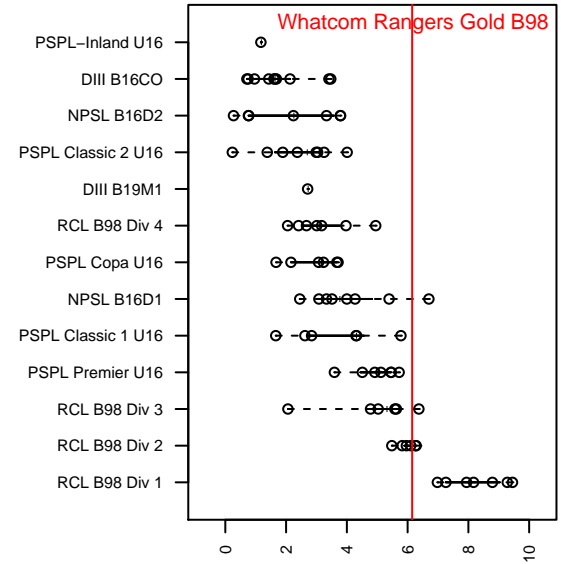

**attack and defense rating
relative to others at age
and all opponents in last 13 months**