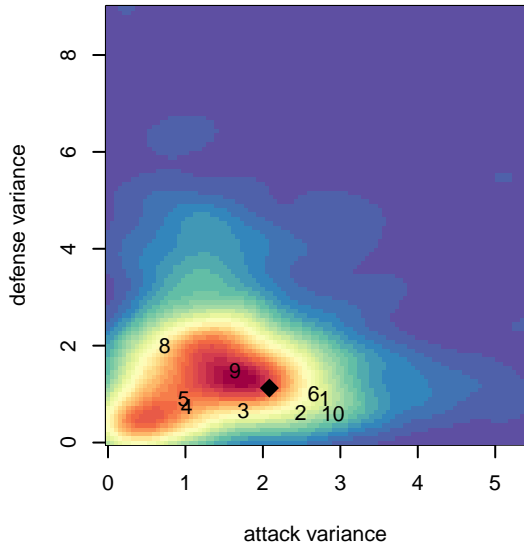

Whatcom Rangers Gold B98

Whatcom FC Rangers
 Bellingham, WA
 B98 total strength=1679
 attack=23.91 defense=18.53
 fall league = RCL B98 Div 2, RCL B98 7V2
 notes= Knowles 2013, 2014

alt names used:
 WHATCOM FC RANGERS BU 98/99 GOLD C
 WFC Rangers BU98 Gold – Conway
 84 WFC Rangers BU16 Gold – Conway
 Whatcom FC Ra – BU98 Gold
 Whatcom FC Ra – BU98 Gold
 WHATCOM FCWHATCOM FC RANGERS BU !
 Whatcom FC Ra – BU98 Gold

Whatcom Rangers Gold B98
 Dots are actual minus expected GF (blue circles) and GA (red triangles).
 Blue line is smoothed change in attack strength. Red is smoothed change in defense strength.

**attack and defense variance (black dot)
relative to other teams
and top 10 in region**