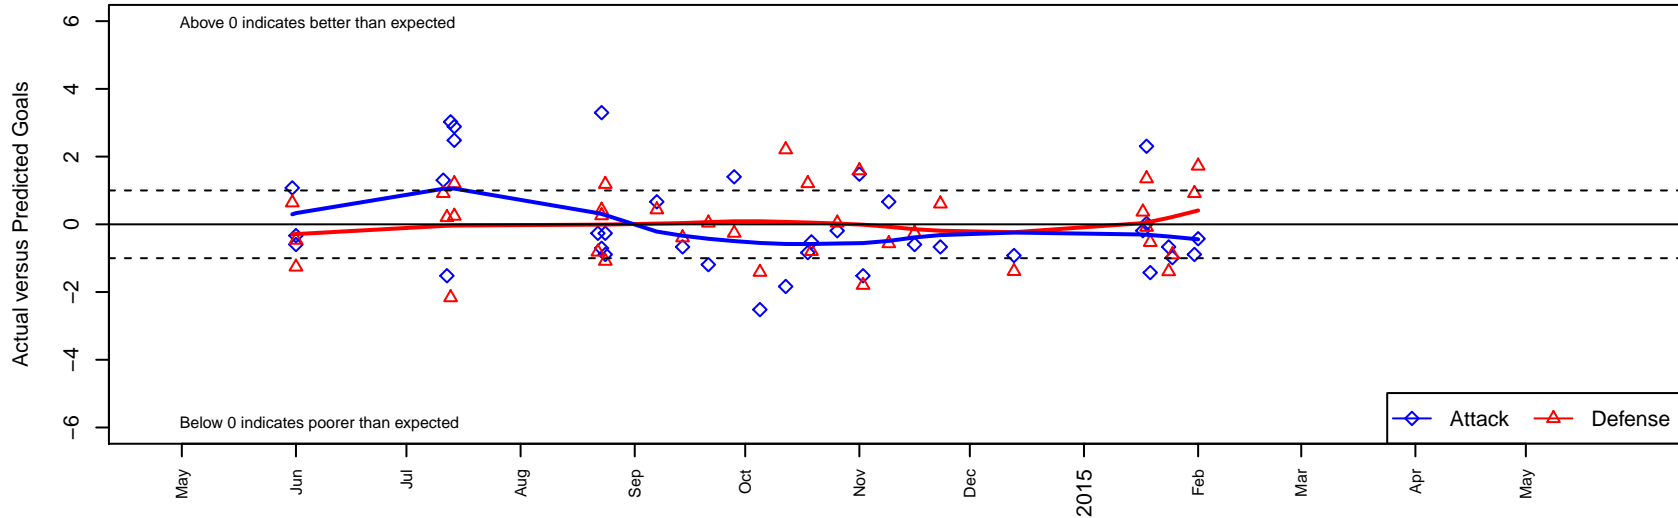

Whatcom Rangers Gold B98

Whatcom FC Rangers
 Bellingham, WA
 B98 total strength=1679
 attack=23.91 defense=18.53
 fall league = RCL B98 Div 2, RCL B98 7V2
 notes= Knowles 2013, 2014

alt names used:
 WHATCOM FC RANGERS BU 98/99 GOLD C
 WFC Rangers BU98 Gold – Conway
 84 WFC Rangers BU16 Gold – Conway
 Whatcom FC Ra – BU98 Gold
 Whatcom FC Ra – BU98 Gold
 WHATCOM FCWHATCOM FC RANGERS BU !
 Whatcom FC Ra – BU98 Gold

Venues played:
 2014 Showcase of Champions U15 Showcase
 2014 Nike Crossfire Challenge Silver U16
 2014 Puma Pacific Coast Challenge Premier U
 2014 RCL B98 Div 2
 2014 RCL B98 7V2
 2014 Portland Winter Showcase U16
 2014 WYS Championship B98

Whatcom Rangers Gold B98
 Dots are actual minus expected GF (blue circles) and GA (red triangles).
 Blue line is smoothed change in attack strength. Red is smoothed change in defense strength.

**attack and defense variance (black dot)
relative to other teams
and top 10 in region**