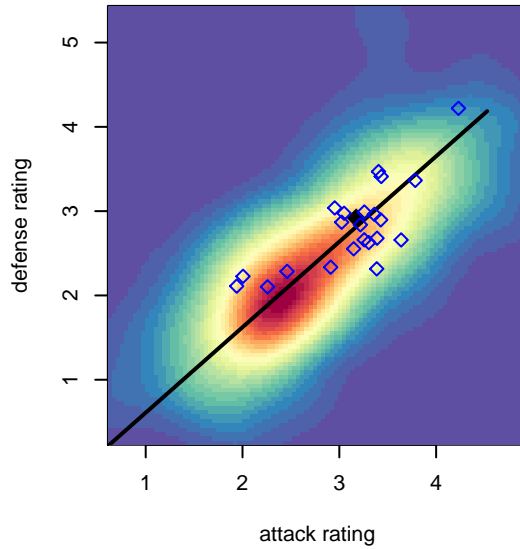

**attack and defense rating
relative to others at age
and all opponents in last 13 months**